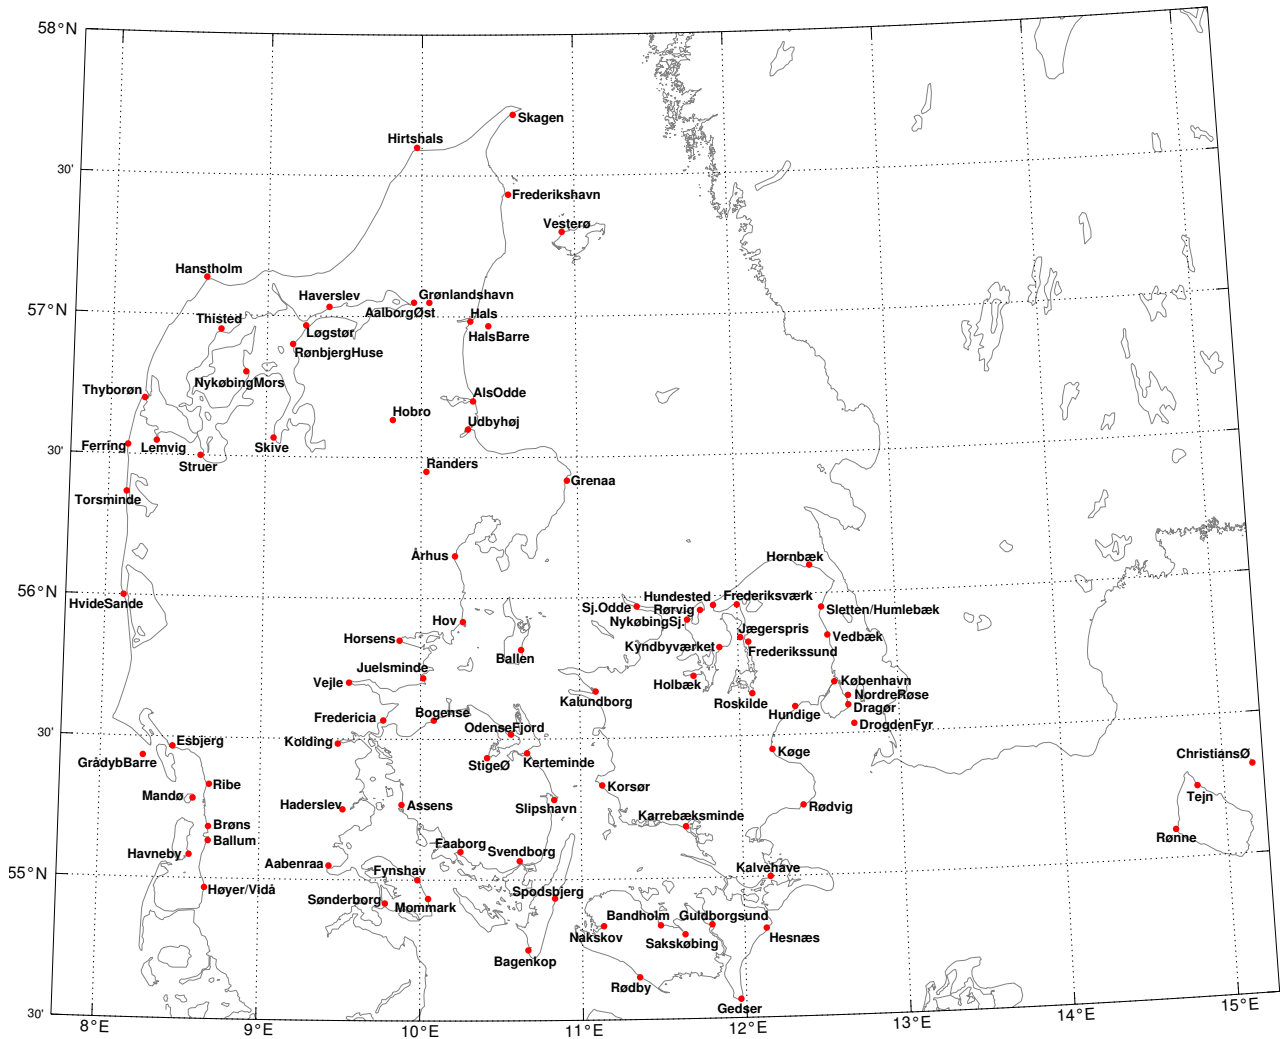

LAT: -1.342 m
55°05'N
08°34'E

Havneby

2021

Dansk Normaltid (UTC+1 time)